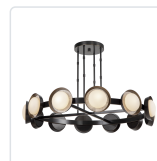

ALONSO CH320050

FIXTURE DIMENSIONS	D50-1/2" x H8-1/2"
LIGHT SOURCE	LED with DC Driver
WATTAGE	40W
TOTAL LUMENS	3200lm
DELIVERED LUMENS	1430lm*
VOLTAGE	120V
COLOR TEMPERATURE	3000K
CRI (RA)	90CRI
DIMMABLE	Yes, TRIAC/ELV Dimmer (Not Included)
GLASS DETAILS	Opal Glass
MATERIAL	Steel + Aluminum; Steel + Aluminum + Alabaster Detail;
SHADE DETAILS	Alabaster Shade; Steel Shade with Alabaster Detail;
ROD LENGTH	50" Max (12x1/2" + 4x6" + 4x4" + 16x1")
WIRE LENGTH	144"
MINIMUM HANG HEIGHT	12"
SLOPED CEILING ADAPTABLE	No
CEC TITLE 24 JA8	Yes, JA8-2022
ILLUMINATION DIRECTION	Omni-directional
LOCATION	Dry
CANOPY DIMENSIONS	D11-7/8" x H1-5/8"
PAINT FINISH	UB01; VB01;

[D - Diameter, L - Length, W - Width, H - Height, E - Extension]

AVAILABLE FINISHES:

CH320050UB
Urban Bronze

CH320050UBAR
Urban
Bronze/Alabaster

CH320050VB
Vintage Brass

CH320050VBAR
Vintage
Brass/Alabaster