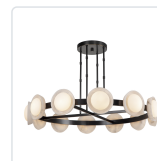

ALONSO CH320050

FIXTURE DIMENSIONS	D50-1/2" x H8-1/2"
LIGHT SOURCE	LED with DC Driver
WATTAGE	40W
TOTAL LUMENS	3200lm
DELIVERED LUMENS	1430lm*
VOLTAGE	120V
COLOR TEMPERATURE	3000K
CRI (RA)	90CRI
DIMMABLE	Yes, TRIAC/ELV Dimmer (Not Included)
GLASS DETAILS	Opal Glass
MATERIAL	Steel + Aluminum; Steel + Aluminum + Alabaster Detail;
SHADE DETAILS	Alabaster Shade; Steel Shade with Alabaster Detail;
ROD LENGTH	50" Max (12x1/2" + 4x6" + 4x4" + 16x1")
WIRE LENGTH	144"
MINIMUM HANG HEIGHT	12"
SLOPED CEILING ADAPTABLE	No
CEC TITLE 24 JA8	Yes, JA8-2022
ILLUMINATION DIRECTION	Omni-directional
LOCATION	Dry
CANOPY DIMENSIONS	D11-7/8" x H1-5/8"
PAINT FINISH	UB01; VB01;

[D - Diameter, L - Length, W - Width, H - Height, E - Extension]

AVAILABLE FINISHES:

CH320050UB
Urban Bronze

CH320050UBAR
Urban
Bronze/Alabaster

CH320050VB
Vintage Brass

CH320050VBAR
Vintage
Brass/Alabaster