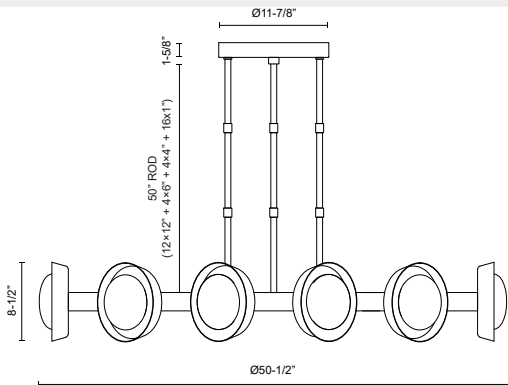

ALONSO CH320050

FIXTURE DIMENSIONS	D50-1/2" x H8-1/2"
LIGHT SOURCE	LED with DC Driver
WATTAGE	40W
TOTAL LUMENS	3200lm
DELIVERED LUMENS	1430lm*
VOLTAGE	120V
COLOR TEMPERATURE	3000K
CRI (RA)	90CRI
DIMMABLE	Yes, TRIAC/ELV Dimmer (Not Included)
GLASS DETAILS	Opal Glass
MATERIAL	Steel + Aluminum; Steel + Aluminum + Alabaster Detail;
SHADE DETAILS	Alabaster Shade; Steel Shade with Alabaster Detail;
ROD LENGTH	50" Max (12x1/2" + 4x6" + 4x4" + 16x1")
WIRE LENGTH	144"
MINIMUM HANG HEIGHT	12"
SLOPED CEILING ADAPTABLE	No
CEC TITLE 24 JA8	Yes, JA8-2022
ILLUMINATION DIRECTION	Omni-directional
LOCATION	Dry
CANOPY DIMENSIONS	D11-7/8" x H1-5/8"
PAINT FINISH	UB01; VB01;

[D - Diameter, L - Length, W - Width, H - Height, E - Extension]

AVAILABLE FINISHES:

CH320050UB
Urban Bronze

CH320050UBAR
Urban
Bronze/Alabaster

CH320050VB
Vintage Brass

CH320050VBAR
Vintage
Brass/Alabaster