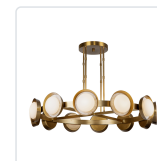

ALONSO CH320050

FIXTURE DIMENSIONS	D50-1/2" x H8-1/2"
LIGHT SOURCE	LED with DC Driver
WATTAGE	40W
TOTAL LUMENS	3200lm
DELIVERED LUMENS	1430lm*
VOLTAGE	120V
COLOR TEMPERATURE	3000K
CRI (RA)	90CRI
DIMMABLE	Yes, TRIAC/ELV Dimmer (Not Included)
GLASS DETAILS	Opal Glass
MATERIAL	Steel + Aluminum; Steel + Aluminum + Alabaster Detail;
SHADE DETAILS	Alabaster Shade; Steel Shade with Alabaster Detail;
ROD LENGTH	50" Max (12x1/2" + 4x6" + 4x4" + 16x1")
WIRE LENGTH	144"
MINIMUM HANG HEIGHT	12"
SLOPED CEILING ADAPTABLE	No
CEC TITLE 24 JA8	Yes, JA8-2022
ILLUMINATION DIRECTION	Omni-directional
LOCATION	Dry
CANOPY DIMENSIONS	D11-7/8" x H1-5/8"
PAINT FINISH	UB01; VB01;

[D - Diameter, L - Length, W - Width, H - Height, E - Extension]

AVAILABLE FINISHES:

CH320050UB
Urban Bronze

CH320050UBAR
Urban
Bronze/Alabaster

CH320050VB
Vintage Brass

CH320050VBAR
Vintage
Brass/Alabaster