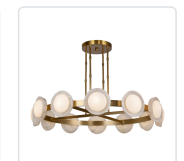

ALONSO CH320050

FIXTURE DIMENSIONS	D50-1/2" x H8-1/2"
LIGHT SOURCE	LED with DC Driver
WATTAGE	40W
TOTAL LUMENS	3200lm
DELIVERED LUMENS	1430lm*
VOLTAGE	120V
COLOR TEMPERATURE	3000K
CRI (RA)	90CRI
DIMMABLE	Yes, TRIAC/ELV Dimmer (Not Included)
GLASS DETAILS	Opal Glass
MATERIAL	Steel + Aluminum; Steel + Aluminum + Alabaster Detail;
SHADE DETAILS	Alabaster Shade; Steel Shade with Alabaster Detail;
ROD LENGTH	50" Max (12x1/2" + 4x6" + 4x4" + 16x1")
WIRE LENGTH	144"
MINIMUM HANG HEIGHT	12"
SLOPED CEILING ADAPTABLE	No
CEC TITLE 24 JA8	Yes, JA8-2022
ILLUMINATION DIRECTION	Omni-directional
LOCATION	Dry
CANOPY DIMENSIONS	D11-7/8" x H1-5/8"
PAINT FINISH	UB01; VB01;

[D - Diameter, L - Length, W - Width, H - Height, E - Extension]

AVAILABLE FINISHES:

CH320050UB
Urban Bronze

CH320050UBAR
Urban
Bronze/Alabaster

CH320050VB
Vintage Brass

CH320050VBAR
Vintage
Brass/Alabaster